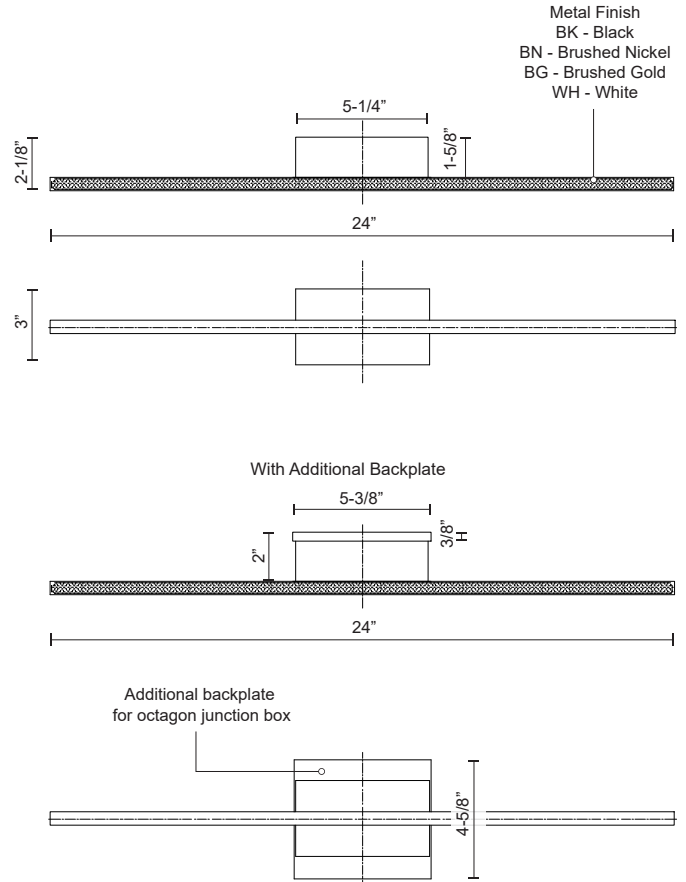

VEGA MINOR VL18224

VANITY

PROJECT

VL18224-BN
Brushed Nickel

VL18224-BG
Brushed Gold

VL18224-WH
White

VL18224-BK
Black

SPECIFICATION DETAILS

Fixture Dimensions	W24" x H3" x E2-1/8"
Light Source	LED with DC Driver
Wattage	18W
Total Lumens	1460lm
Delivered Lumens	BK-499lm; BN-838lm; WH-992lm;
Voltage	120V
Color Temperature	3000K
CRI (Ra)	90CRI
Optional Color Temps	2700K - 5000K Available, Minimum Order Quantities Apply
LED Rated Life	50,000 hours
Dimming	100% - 10%, TRIAC or ELV Dimmer (Not Included)
Diffuser Details	White Acrylic Diffuser
ADA Compliant	Yes
Location	Damp
Illumination Direction	Downlight
Mounting Style	All Orientation; Wall;
CEC Title 24 JA8	Yes, JA8-2022
Energy Star Certified	Energy Star Compliant - BK, BN, WH
Canopy Dimensions	W5-3/8" x H4-5/8" x E3/8"
Paint Finish	BG01; BK02; BN02; WH02;

* For custom options, consult factory for details.

* For warranty information, please visit www.kuzcolighting.com/warranty

DESCRIPTION

Following the success of the Vega family is the next evolution of the line, Vega Minor. The diminutive square linear profile envelops and radiates a soft uniform light in a diverse spectrum of lengths and unique configurations. Refined details with crafted finishes augment the reductive silhouette of the expanded collection.